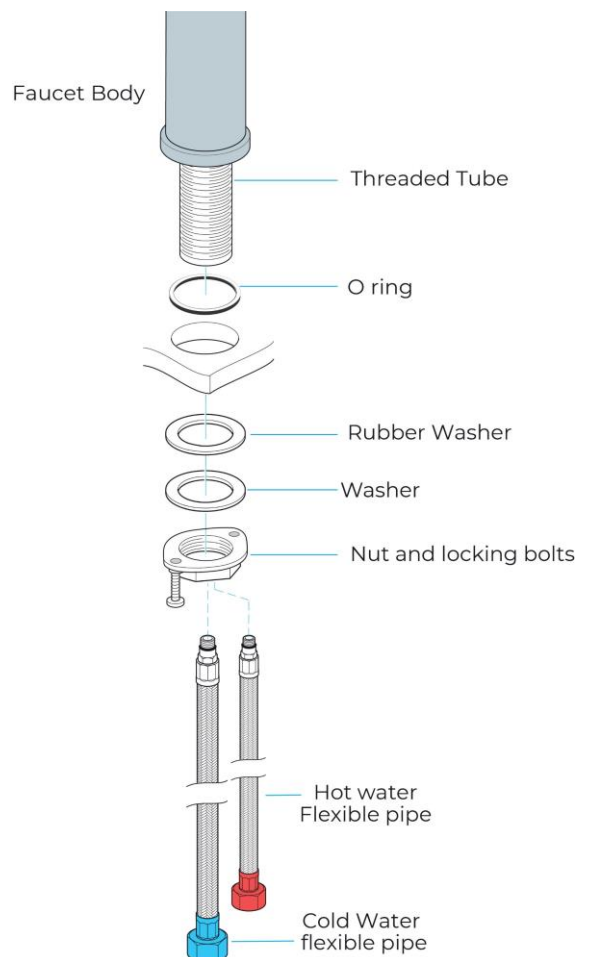

## BATHSELECT DELOS CONTEMPORARY FAUCET WITH REVOLVABLE SPOUT SPECS

### Specs:

- Feature : Rotatable,
- Installation Type : Vessel,
- Installation Holes : One Hole,
- Finish : Chrome,
- Style : Contemporary,
- Flow Rate : 1.8 GPM (6.8 L/min),
- Valve Type : Ceramic Valve,
- Cold and Hot Switch : Yes,
- Faucet center : Single Hole,
- Faucet Body Material : Brass,
- Faucet Spout Material : Stainless Steel,
- Faucet Handle Material : Zinc Alloy,