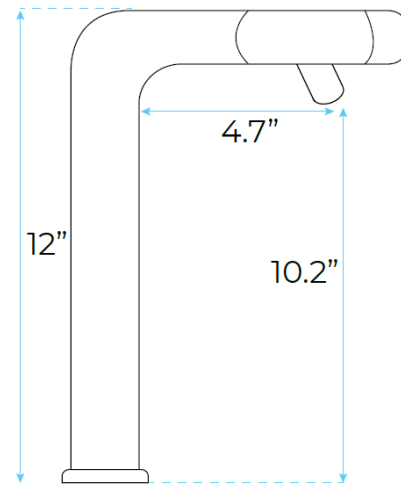

## BATHSELECT DELOS CONTEMPORARY FAUCET WITH REVOLVABLE SPOUT SPECS

### Specs:

- Feature : Rotatable,
- Installation Type : Vessel,
- Installation Holes : One Hole,
- Finish : Chrome,
- Style : Contemporary,
- Flow Rate : 1.8 GPM (6.8 L/min),
- Valve Type : Ceramic Valve,
- Cold and Hot Switch : Yes,
- Faucet center : Single Hole,
- Faucet Body Material : Brass,
- Faucet Spout Material : Stainless Steel,
- Faucet Handle Material : Zinc Alloy,